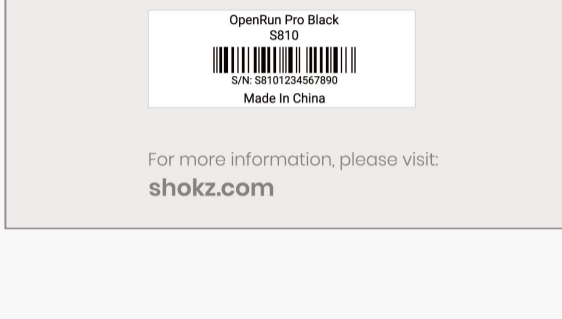

Warranty Card