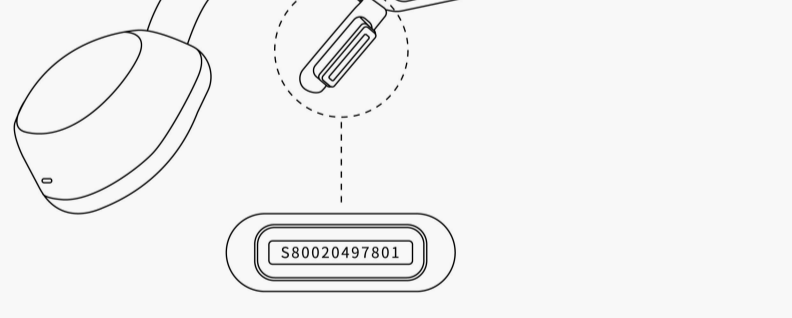

Where can I find the serial number?

Starting with letter or digits, the serial number is printed on the packing box, warranty card and headphones with 12-14 digits number. You can try to find it on the following location.

The Packing Box

Warranty Card

OPENFIT AIR

OPENSWIM PRO

OPENFIT

AEROPEX / OPENRUN / OPENRUN PRO / OPENCOMM

OPENMOVE

XTRAINERZ / OPENSWIM

OPENRUN USB-C

OPENRUN PRO 2